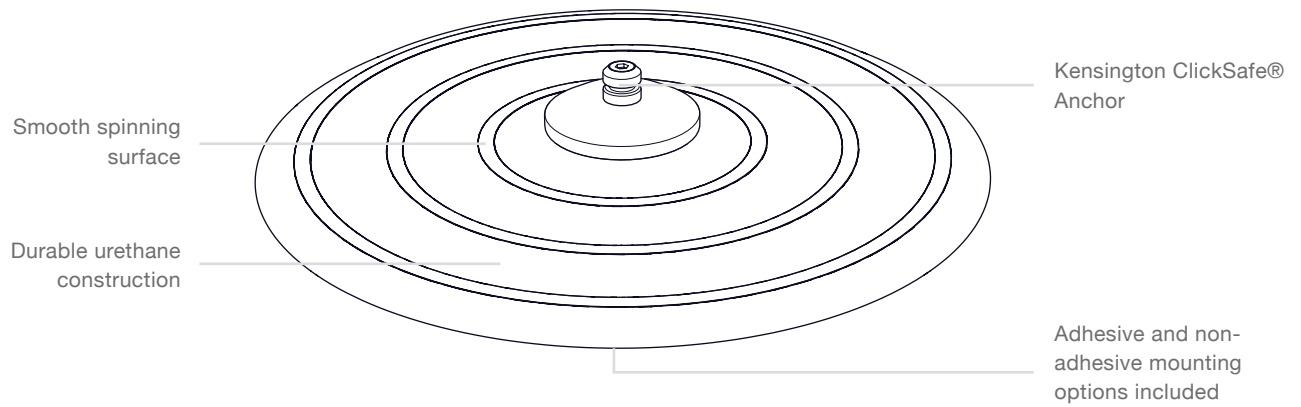

# PIVOT TABLE

Mount a WindFall anywhere. No drilling required.

The PivotTable melds the worlds of flexibility, functionality, and security. Utilizing a non-slip foam layer, PivotTable allows you to mount your Windfall to just about any surface. Pair it with a Kensington security cable, and your POS system is functional and secure.

### Specifications

**Price** \$20  
**SKU** H229

**Width** 6 inches  
**Length** 6 inches  
**Height** 0.3 inches  
**Weight** 0.25 pounds

### What's Included

WindFall Penny Tray  
Installation screw