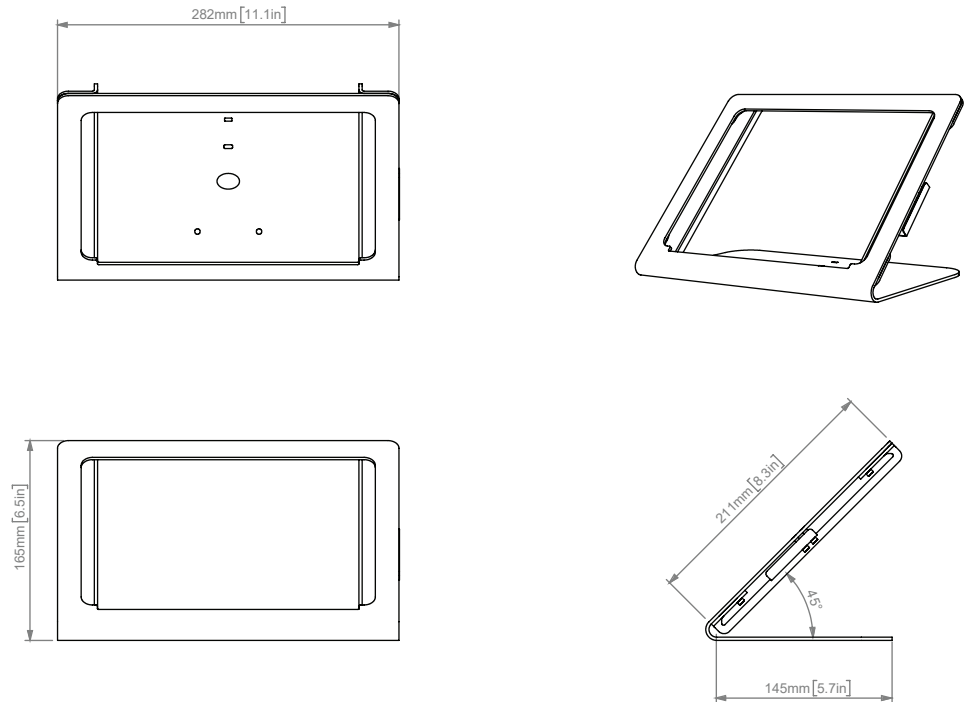

STAND

for Surface Go

H548

Features

Dimensions

STAND

H548

for Surface Go

Specifications

Price	\$129
SKU	H548
Height	11.1 inches
Width	6.5 inches
Depth	5.9 inches
Weight	3.1 lbs
Viewing Angle	45 degrees
Warranty	2 years

Colors

Name	SKU
Black Grey	H548-BG

Compatible Devices

Surface Go