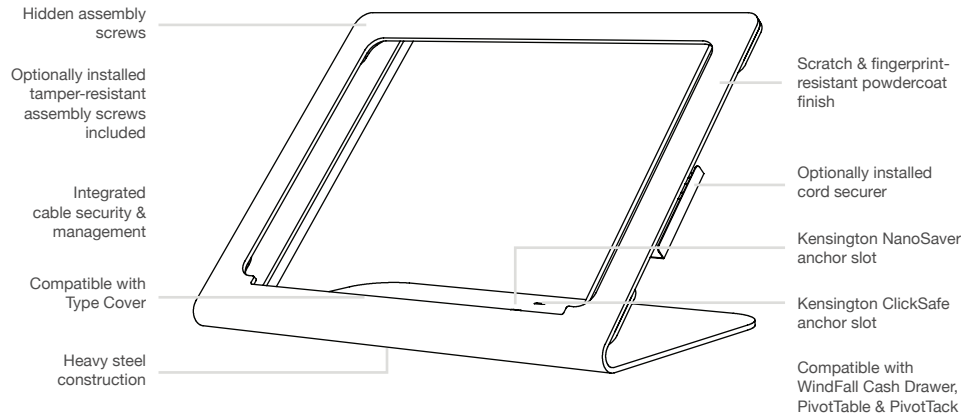

STAND

for Surface Go

Secure Stand for Surface Go

Secure Surface Go for use in your business. Support for Type Cover allows you to use a full dedicated keyboard in tandem with Microsoft's most affordable Windows tablet. With a clean aesthetic and all the clever security details, there are plenty of ways to use WindFall Stand in your space.

STAND

for Surface Go

H548

Features

Dimensions

STAND

H548

for Surface Go

Specifications

Price	\$129
SKU	H548
Height	11.1 inches
Width	6.5 inches
Depth	5.9 inches
Weight	3.1 lbs
Viewing Angle	45 degrees
Warranty	2 years

Colors

Name	SKU
Black Grey	H548-BG

Compatible Devices

Surface Go

In the Box

WindFall Stand for Surface Go
Tamper-resistant assembly screws
Tamper-resistant assembly tool
Friction feet
Sliding feet

Accessories

F560 - ClickSafe® 2.0 Cable Lock
F714 - NanoSaver™ Keyed Cable Lock
T222 - PivotTable
T223 - PivotTack