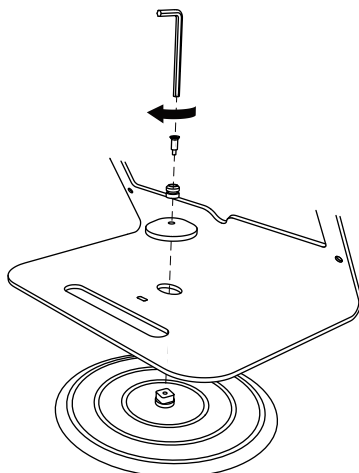

WindFall®

PIVOT TABLE KIT

Assembly & Installation

5/64" Hex Key
F165

Kensington Click Safe
Adapter
F420

PivotTable Head
F115

Flat PivotTable
E104

Double - Sided Disk
F129

Single - Sided Disk
F132

Pivot Hole Installation

Pivot & Slide Slot Installation

Select a Single - Sided Adhesive Installation OR Double - Sided Adhesive Installation

Single - Sided Disk

F132

Double - Sided Disk

F129

1

2

3

4

 For double - sided adhesive installation.