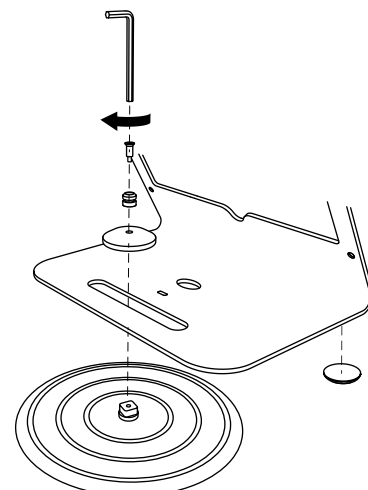

WindFall®

PIVOT TABLE KIT

Assembly & Installation

5/64" Hex Key
F165

Kensington Click Safe
Adapter
F420

PivotTable Head
F115

Flat PivotTable
E104

Double - Sided Disk
F129

Single - Sided Disk
F132

Pivot Hole Installation

Pivot & Slide Slot Installation

Select a Single - Sided Adhesive Installation OR Double - Sided Adhesive Installation

Single - Sided Disk

F132

Double - Sided Disk

F129

1

2

3

4

 For double - sided adhesive installation.