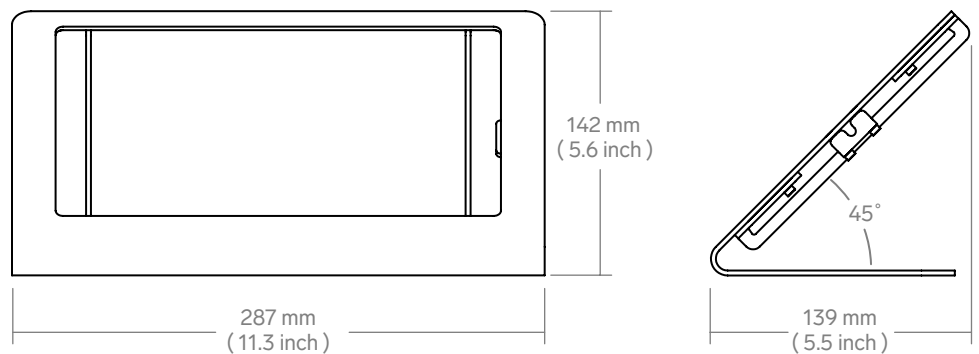

STAND

H588

for Galaxy Tab A 10.1 (2019 Version)

Features

- A** Hidden assembly screws
- B** Optionally installed tamper-resistant assembly screws included
- C** Integrated cable security & management
- D** Heavy steel construction
- E** Scratch & fingerprint-resistant powdercoat finish
- F** Kensington NanoSaver anchor slot
- G** Kensington ClickSafe anchor slot
- I** Compatible with Windfall Cash Drawer, PivotTable & PivotTack

Dimensions

STAND

H588

for Galaxy Tab A 10.1 (2019 Version)

Specifications

Price	\$129
SKU	H588
Height	11.3 inches
Width	5.5 inches
Depth	5.6 inches
Weight	2.5 lbs
Viewing Angle	45 degrees
Warranty	2 years

Colors