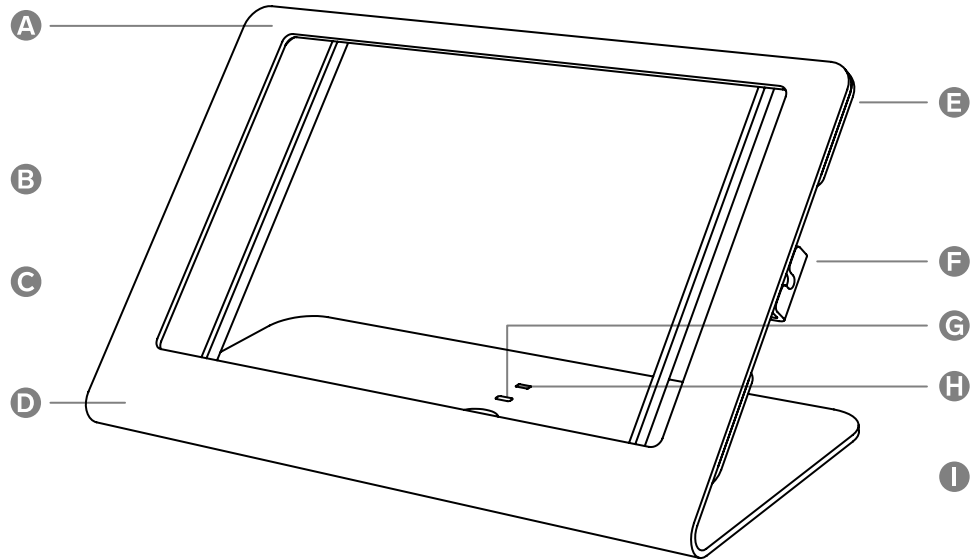

STAND

for Galaxy Tab A 10.1 (2019 Version)

Secure Stand for Galaxy Tab A 10.1 (2019 Version)

With WindFall Stand Prime, we've made our patented WindFall Stand even better with enhanced security. This is the perfect, modern stand for your business.

STAND

H588

for Galaxy Tab A 10.1 (2019 Version)

Features

- A** Hidden assembly screws
- B** Optionally installed tamper-resistant assembly screws included
- C** Integrated cable security & management
- D** Heavy steel construction
- E** Scratch & fingerprint-resistant powdercoat finish
- F** Kensington NanoSaver anchor slot
- G** Kensington ClickSafe anchor slot
- I** Compatible with Windfall Cash Drawer, PivotTable & PivotTack

Dimensions

STAND

H588

for Galaxy Tab A 10.1 (2019 Version)

Specifications

Price	\$129
SKU	H588
Height	11.3 inches
Width	5.5 inches
Depth	5.6 inches
Weight	2.5 lbs
Viewing Angle	45 degrees
Warranty	2 years

Colors

Name	SKU
Black Grey	H588-BG

Compatible Devices

Galaxy Tab A 10.1 (2019 Version)

In the Box

WindFall Stand for Galaxy Tab A 10.1 (2019 Version)
Tamper-resistant assembly screws
Tamper-resistant assembly tool
Friction feet
Sliding feet