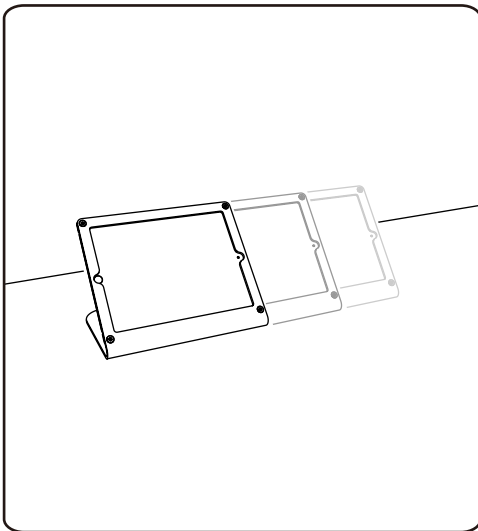

1x 
T10 Security
Torx Key
F160

4x 
Screw Cap
E123

4x 
Friction Feet
S130

4x 
Magic Slider
S145

PivotTable Kit

 To install PivotTable Kit please refer to the PivotTable Kit instruction guide, **available here.**