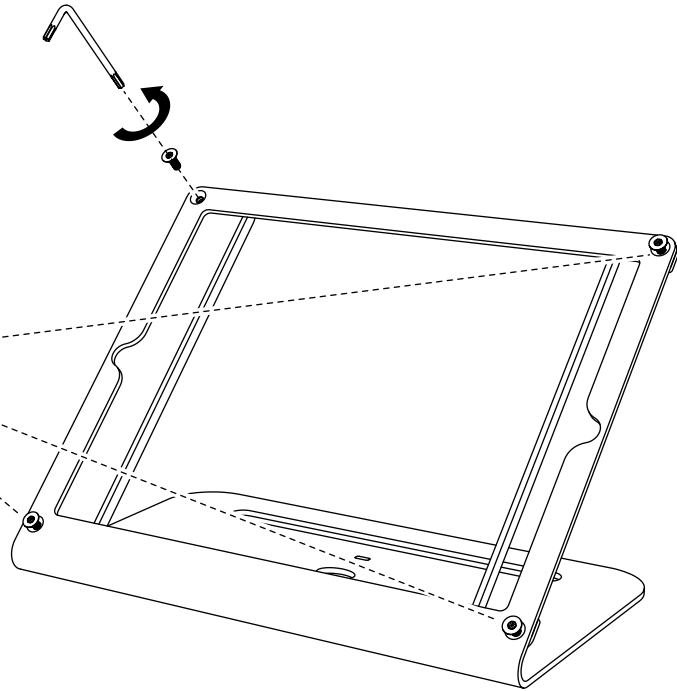

1

Loosen, but do not remove.

2