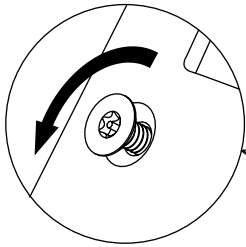

1

Loosen, but do not remove.