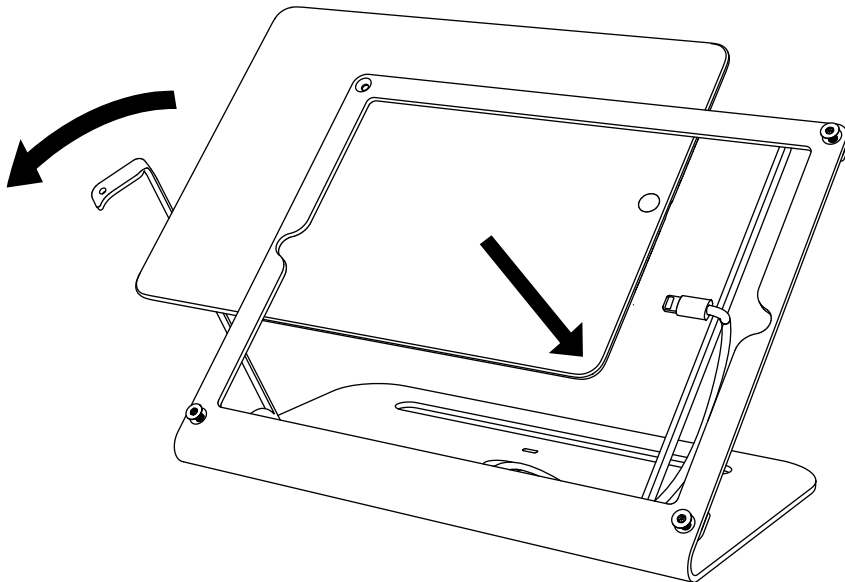

1

Loosen, but do not remove.

2